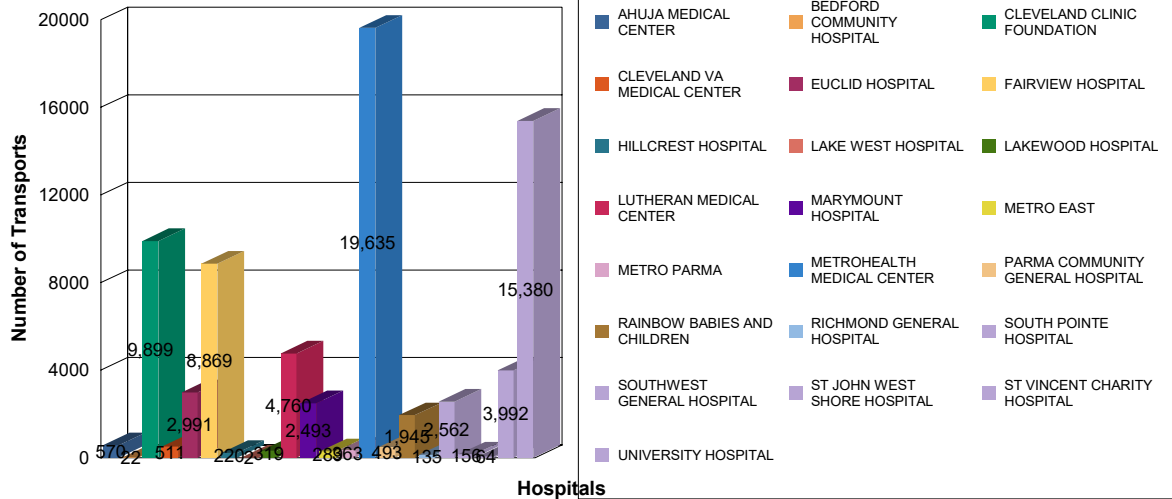

Cleveland Emergency Medical Service
 1701 Lakeside Ave
 Cleveland, Ohio 44114

Hospital Destination Summary For Service

Company IS CLEVELAND EMS; AND Date IS BETWEEN 01/01/2021 AND 12/31/2021; AND Field Data Outcome IS Alpha Level Call OR Bravo Level Call OR Charlie Level Call OR Delta Medical Level Call OR Delta Trauma Level Call OR Delta Trauma NOTS Call OR Echo Alpha Level Call OR Echo Medical Level Call OR Echo Trauma Level Call OR NOTS 1 OR NOTS 2 OR NOTS 3 OR PNOTS1 OR PNOTS2 OR PNOTS3

CLEVELAND EMS

Hospital Destination for Service

	<u>ALS</u>	<u>ALS2</u>	<u>BLS</u>	<u>Total</u>
AHUJA MEDICAL CENTER	480	0	90	570
BEDFORD COMMUNITY HOSPITAL	19	0	3	22
CLEVELAND CLINIC FOUNDATION	8,366	44	1,489	9,899
CLEVELAND VA MEDICAL CENTER	436	1	74	511
EUCLID HOSPITAL	2,492	8	491	2,991
FAIRVIEW HOSPITAL	7,508	35	1,326	8,869
HILLCREST HOSPITAL	192	0	28	220
LAKE WEST HOSPITAL	2	0	0	2
LAKESWOOD HOSPITAL	258	0	61	319
LUTHERAN MEDICAL CENTER	3,784	10	966	4,760
MARYMOUNT HOSPITAL	2,050	12	431	2,493
METRO EAST	237	0	52	289
METRO PARMA	304	0	59	363

CLEVELAND EMS

	<u>ALS</u>	<u>ALS2</u>	<u>BLS</u>	<u>Total</u>
METROHEALTH MEDICAL CENTER	16,725	88	2,822	19,635
PARMA COMMUNITY GENERAL HOSP	425	1	67	493
RAINBOW BABIES AND CHILDREN	1,501	3	441	1,945
RICHMOND GENERAL HOSPITAL	118	0	17	135
SOUTH POINTE HOSPITAL	2,097	11	454	2,562
SOUTHWEST GENERAL HOSPITAL	139	0	17	156
ST JOHN WEST SHORE HOSPITAL	51	0	13	64
ST VINCENT CHARITY HOSPITAL	3,070	14	908	3,992
UNIVERSITY HOSPITAL	12,785	57	2,538	15,380
Total	63,039	284	12,347	75,670